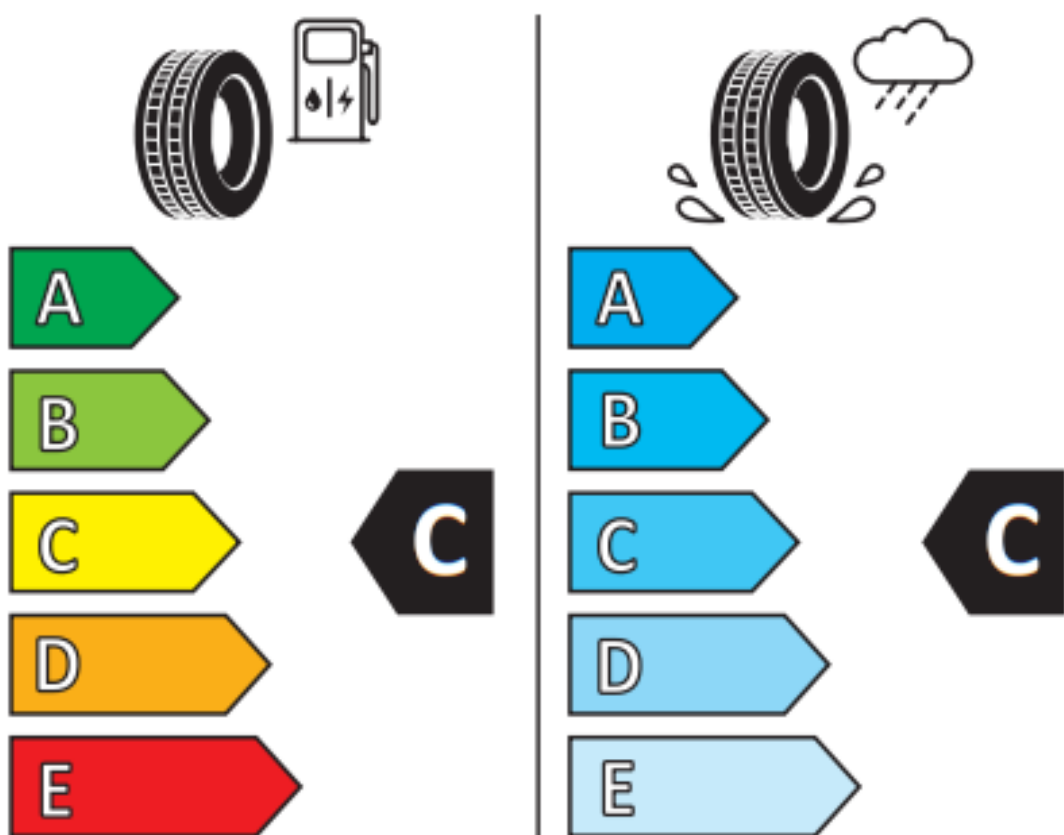

MADE IN CHINA

ENERG

ROADMARCH

2ERM559

185/65R15 88 H

C1